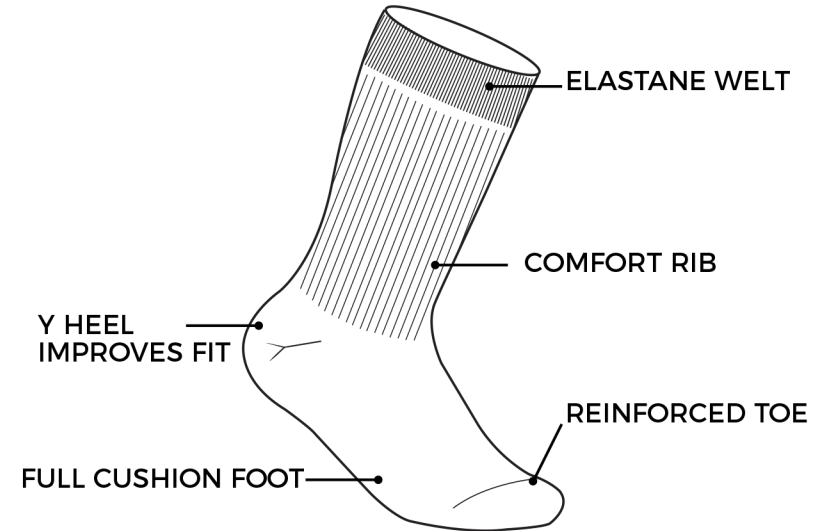

BLACK

Bamboo socks are soft, absorbent, have incredible moisture and sweat wicking capabilities and keeps your feet dry and comfortable all day long.

## INDUSTRIAL BAMBOO WORK SOCK 2PK

Main: 80% viscose bamboo / 17% nylon / 3% elastane  
 Sizes: 6-10, 11-14

- BAMBOO SOCK BENEFITS**  
 Environmentally Friendly  
 Superior Comfort  
 Naturally anti-bacterial, reduce foot odour  
 Breathable, stay dry and fresh  
 Temperature regulating